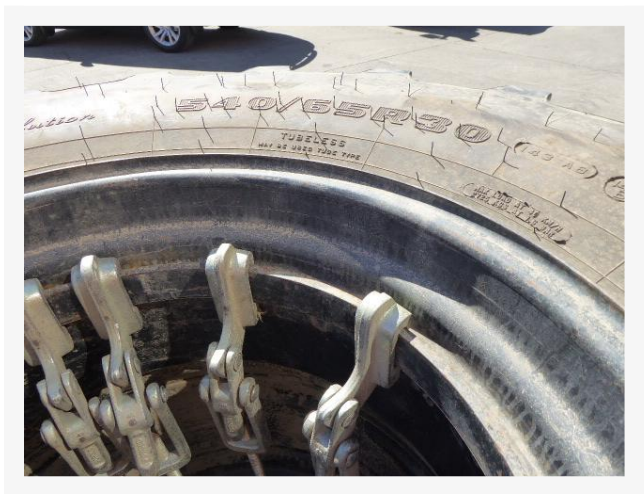

30 inch 540/65R30 Stocks Duals c/w 8 clamps Firestones 90% Tread

Please call us on +44 (0) 1827 880088 for further information

Brand **stocks**

Front Left Tyre

Front Right Tyre

Rear Left Tyre

Rear Right Tyre

Power **--kw --hp**

Top Speed **-- kph / -- mph**