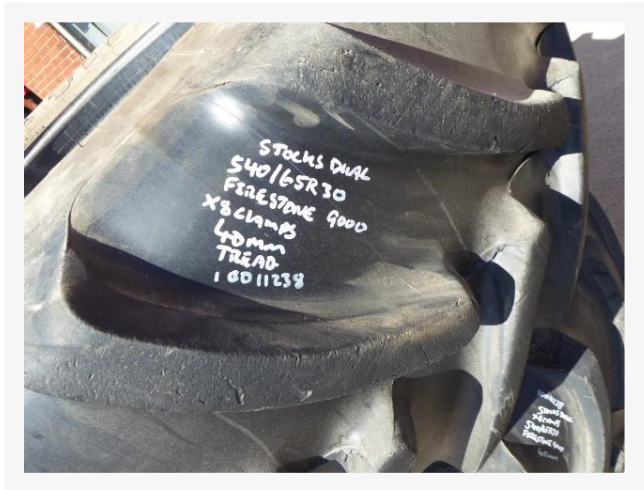

30 inch 540/65R30 Stocks Duals c/w 8 clamps Firestones 90% Tread

Please call us on +44 (0) 1827 880088 for further information

Brand **stocks**

Front Left Tyre

Front Right Tyre

Rear Left Tyre

Rear Right Tyre

Power **--kw --hp**

Top Speed **-- kph / -- mph**