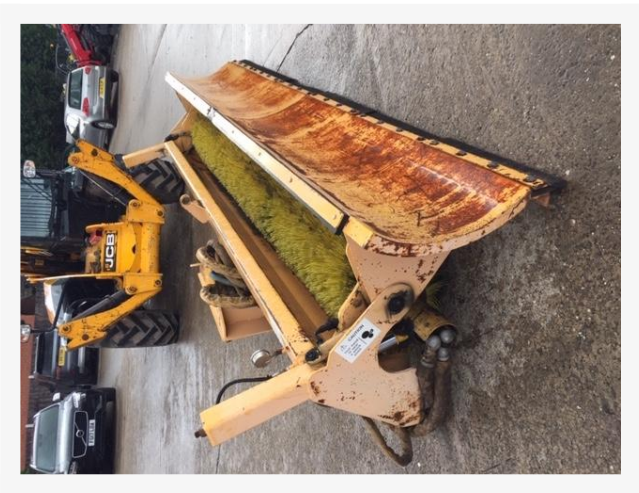

## Bunce 12' Snow blade complete with brush, DIN mounted with independent hydraulic tank

Please call us on +44 (0) 1827 880088 for further information

Brand **Bunce Snow plough**

Front Left Tyre

Front Right Tyre

Rear Left Tyre

Rear Right Tyre

Power **--kw --hp**

Top Speed **-- kph / -- mph**

Independent hydraulic tank and pump, 3 point linkage mounted Front 12' angled blade and brush C/W DIN plate

**Startin Tractors Ltd, Ashby Road, Twycross, Nr Atherstone, Warwickshire, CV9 3PW**