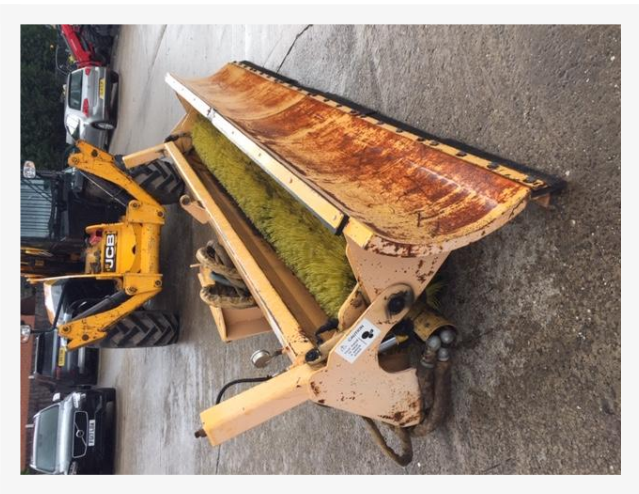

## Bunce 12' Snow blade complete with brush, DIN mounted with independent hydraulic tank

Please call us on +44 (0) 1827 880088 for further information

Brand **Bunce Snow plough**

Front Left Tyre

Front Right Tyre

Rear Left Tyre

Rear Right Tyre

Power **--kw --hp**

Top Speed **-- kph / -- mph**

Independent hydraulic tank and pump, 3 point linkage mounted Front 12' angled blade and brush C/W DIN plate

**Startin Tractors Ltd, Ashby Road, Twycross, Nr Atherstone, Warwickshire, CV9 3PW**