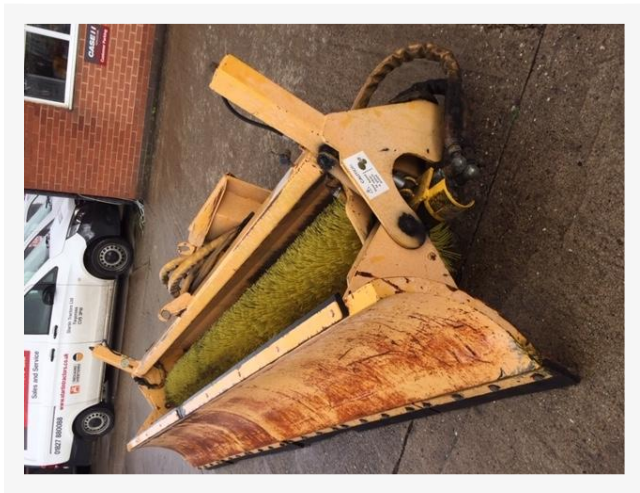

## Bunce 12' Snow blade complete with brush, DIN mounted with independent hydraulic tank

Please call us on +44 (0) 1827 880088 for further information

Brand **Bunce Snow plough**

Front Left Tyre

Front Right Tyre

Rear Left Tyre

Rear Right Tyre

Power **--kw --hp**

Top Speed **-- kph / -- mph**

Independent hydraulic tank and pump, 3 point linkage mounted Front 12' angled blade and brush C/W DIN plate

**Startin Tractors Ltd, Ashby Road, Twycross, Nr Atherstone, Warwickshire, CV9 3PW**