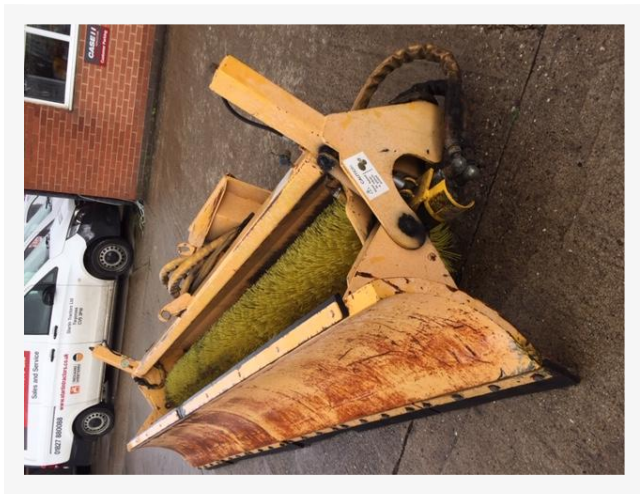

## Bunce 12' Snow blade complete with brush, DIN mounted with independent hydraulic tank

Please call us on +44 (0) 1827 880088 for further information

Brand **Bunce Snow plough**

Front Left Tyre

Front Right Tyre

Rear Left Tyre

Rear Right Tyre

Power **--kw --hp**

Top Speed **-- kph / -- mph**

Independent hydraulic tank and pump, 3 point linkage mounted Front 12' angled blade and brush C/W DIN plate

**Startin Tractors Ltd, Ashby Road, Twycross, Nr Atherstone, Warwickshire, CV9 3PW**