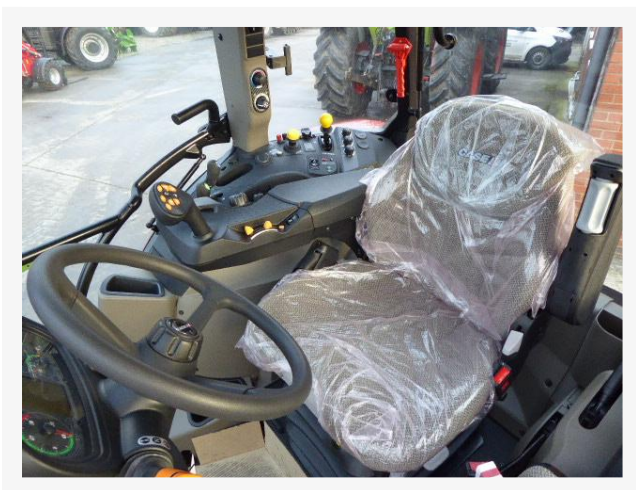

Please call us on **+44 (0) 1827 880088** for further information

Brand	Case IH
Drive	4wd
First Reg.	Dec 2018
Description	32 x 32 (40K ECO), 4 speed semi-powershift with auto-shift and 4 speed (540/540E/1000/1000E) PTO. Achieves 40kph maximum road speed in gear 32 at reduced engine RPM
Front Left Tyre	Mitas 380/70 r 28
Front Right Tyre	Mitas 380/70 r 28
Rear Left Tyre	Mitas 480/70 r 38
Rear Right Tyre	Mitas 480/70 r 38
Power	89kw 120hp
Top Speed	-- kph / -- mph
New Vehicle	Yes
Rear Hydro Valves	2
Pickup Hitch	Yes
Cab Suspension	Yes