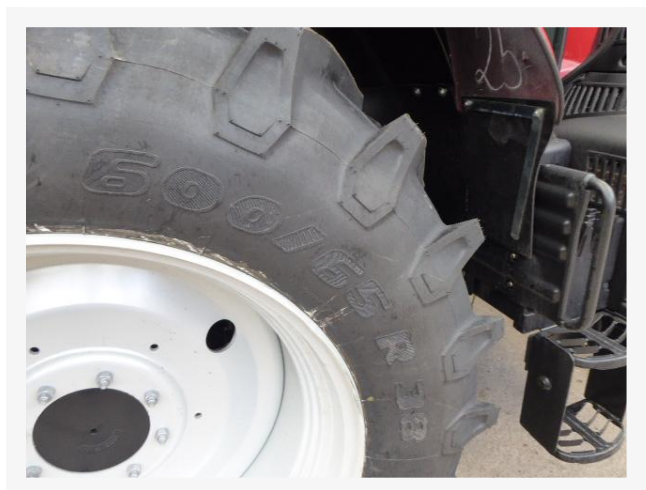

Please call us on **+44 (0) 1827 880088** for further information

Brand	Case IH
Drive	4wd
Front Left Tyre	Trelleborg 480/65R28
Front Right Tyre	Trelleborg 480/65R28
Rear Left Tyre	Trelleborg 600/65R38
Rear Right Tyre	Trelleborg 600/65R38
Power	112kw 150hp
Top Speed	40 kph / -- mph
New Vehicle	Yes
Rear Hydro Valves	3
Pickup Hitch	Yes
Cab Suspension	Yes