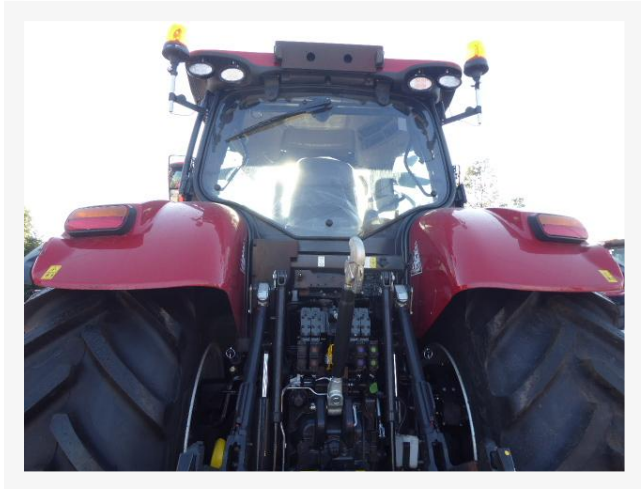

Startin

Case IH Puma CVX 240 Front Linkage Accuguide ready

Please call us on +44 (0) 1827 880088 for further information

Drive	4wd
Description	Pro 700
Front Left Tyre	Michelin 600/65 r 28
Front Right Tyre	Michelin 600/65 r 28
Rear Left Tyre	Michelin 650/75 r 38
Rear Right Tyre	Michelin 650/75 r 38
Power	179kw 240hp
Top Speed	50 kph / -- mph
New Vehicle	Yes
Pickup Hitch	Yes
Front Suspension	Yes
Cab Suspension	Yes
Front Linkage	Yes
Aircon	Yes