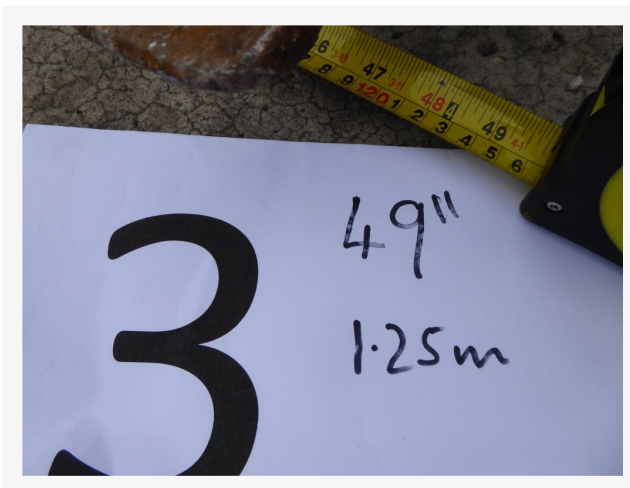

Please call us on +44 (0) 1827 880088 for further information

Front Left Tyre

Front Right Tyre

Rear Left Tyre

Rear Right Tyre

Power --kw --hp

Top Speed -- kph / -- mph

Startin Tractors Ltd, Ashby Road, Twycross, Nr Atherstone, Warwickshire, CV9 3PW