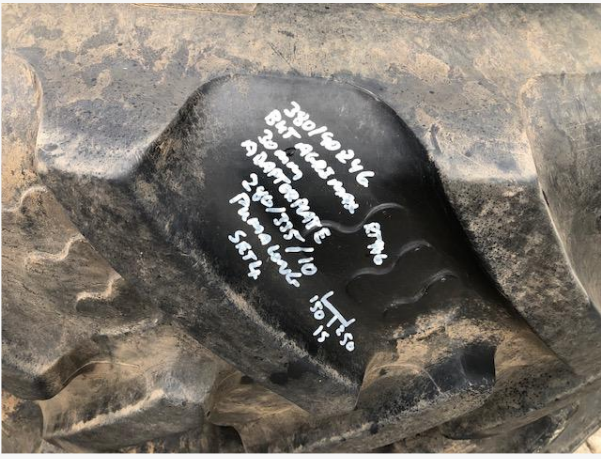

Puma / T7 Long wheel base row crop wheels 380/85 r 30 and 380/90 r 46

Please call us on +44 (0) 1827 880088 for further information

Brand	Row Crop Wheels
Front Left Tyre	Firestone 380/85 r 30
Front Right Tyre	Firestone 380/85 r 30
Rear Left Tyre	BKT 380/90 r 46
Rear Right Tyre	BKT 380/90 r 46
Power	--kw --hp
Top Speed	-- kph / -- mph