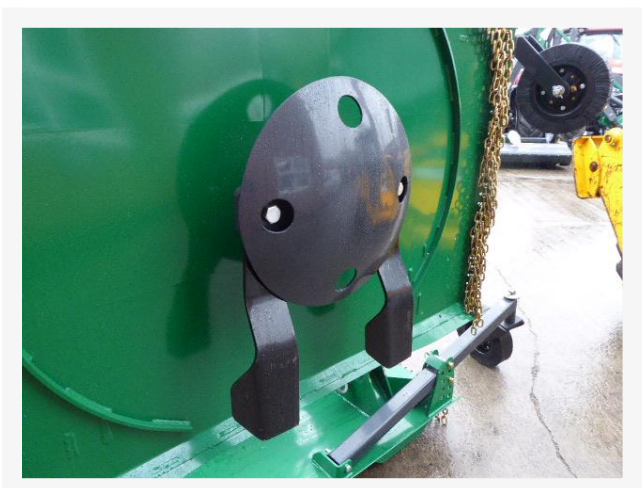

Startin

Spearhead Multicut 430 4.3M

Please call us on +44 (0) 1827 880088 for further information

Brand **Spearhead**

Model Year **2019**

Description **4.3M Cutting width 4.5M overall width 2.1M Transport width 3 Rotors 2 blades per rotor.**

Front Left Tyre

Front Right Tyre

Rear Left Tyre

Rear Right Tyre

Power **--kw --hp**

Top Speed **-- kph / -- mph**