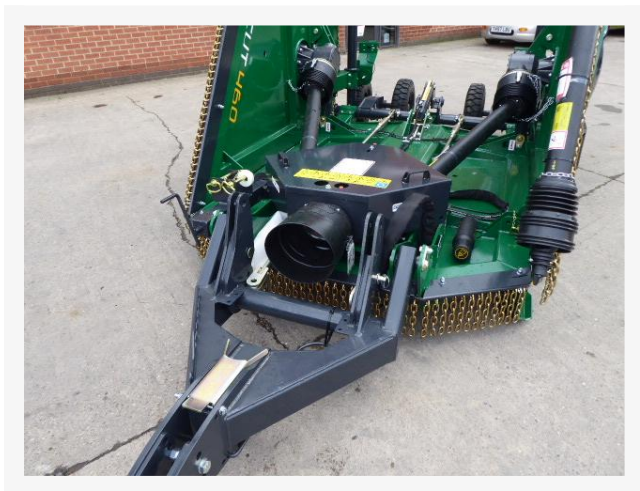

Startin Tractors Ltd, Ashby Road, Twycross, Nr Atherstone, Warwickshire, CV9 3PW

Tel. +44 (0) 1827 880088 • Fax. +44 (0) 1827 880572 or 880574 • Email. sales@startintractors.co.uk

Website. www.startintractors.co.uk • All prices in Pounds Sterling plus VAT at the current rate