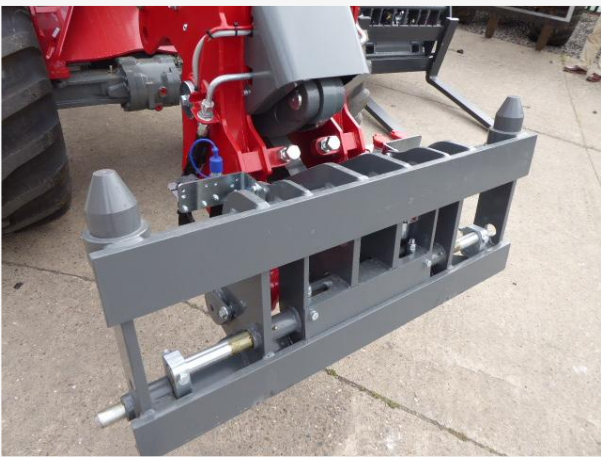

Please call us on **+44 (0) 1827 880088** for further information

Brand	Weidemann
Drive	4wd
Hours	41
Model Year	2018
Front Left Tyre	Alliance 550/45-22.5
Front Right Tyre	Alliance 550/45-22.5
Rear Left Tyre	Alliance 550/45-22.5
Rear Right Tyre	Alliance 550/45-22.5
Power	76kw 102hp
Top Speed	-- kph / -- mph

102 HP 40 KPH Hydro trans 100% diff lock 550/45-22.5 tilt cab 100 liter per min hydraulic pump work lights beacon pin and cone hydraulic latching 3171 tipping load

Startin Tractors Ltd, Ashby Road, Twycross, Nr Atherstone, Warwickshire, CV9 3PW