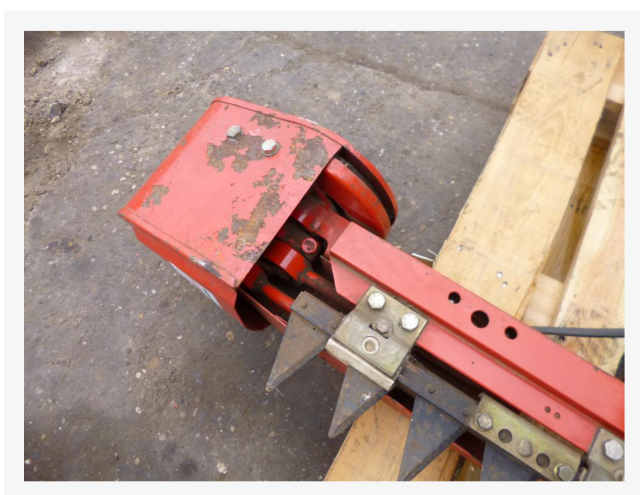

Ziegler Electric rape side knife

Electric side knife with mounting brackets

Please call us on [+44 (0) 1827 880088](tel:+441827880088) for further information

Front Left Tyre

Front Right Tyre

Rear Left Tyre

Rear Right Tyre

Power   --kw --hp

Top Speed   -- kph / -- mph