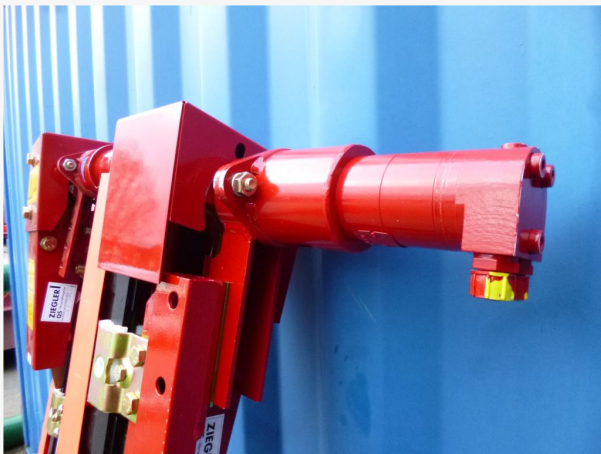

Startin

Ziegler Hydraulic Drive Side Knife

Hydraulic side knife could suit all makes including Case IH 3050Series + New Holland

Please call us on **+44 (0) 1827 880088** for further information

Front Left Tyre

Front Right Tyre

Rear Left Tyre

Rear Right Tyre

Power   --kw --hp

Top Speed   -- kph / -- mph