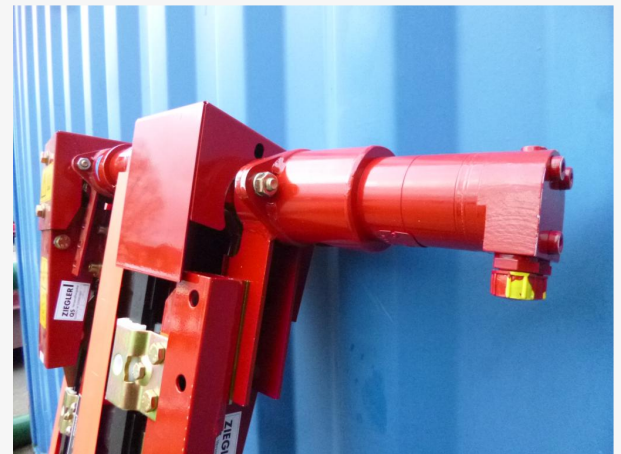

Startin

Ziegler Hydraulic Drive Side Knife

Hydraulic side knife could suit all makes including Case IH 3050Series + New Holland

Please call us on **+44 (0) 1827 880088** for further information

Front Left Tyre

Front Right Tyre

Rear Left Tyre

Rear Right Tyre

Power   --kw --hp

Top Speed   -- kph / -- mph